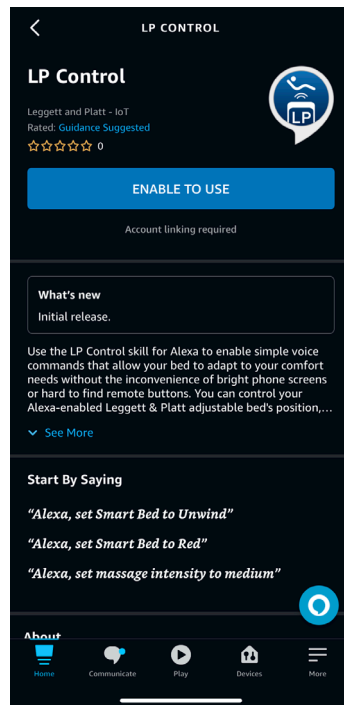

LP CONTROL SKILL INSTRUCTIONS

Access LP Control

Download the LP Control App from the Apple App Store® or on Google Play to set up your adjustable bed for smart home control.

Apple and the Apple Logo are trademarks of Apple Inc.

Google Play and the Google Play logo are trademarks of Google LLC.

Add Skill

Open the Alexa app, then select the More tab in the bottom menu. Select Skills & Games. Search for LP Control. Select Enable to Use.

Voice Commands

Bed Position

"Alexa, set {Bed position} to {Setting}."

Massage Level

"Alexa, set {Massage} to {Setting}."

Underbed Light

"Alexa, turn on/off {Bed Lights}."

Alert